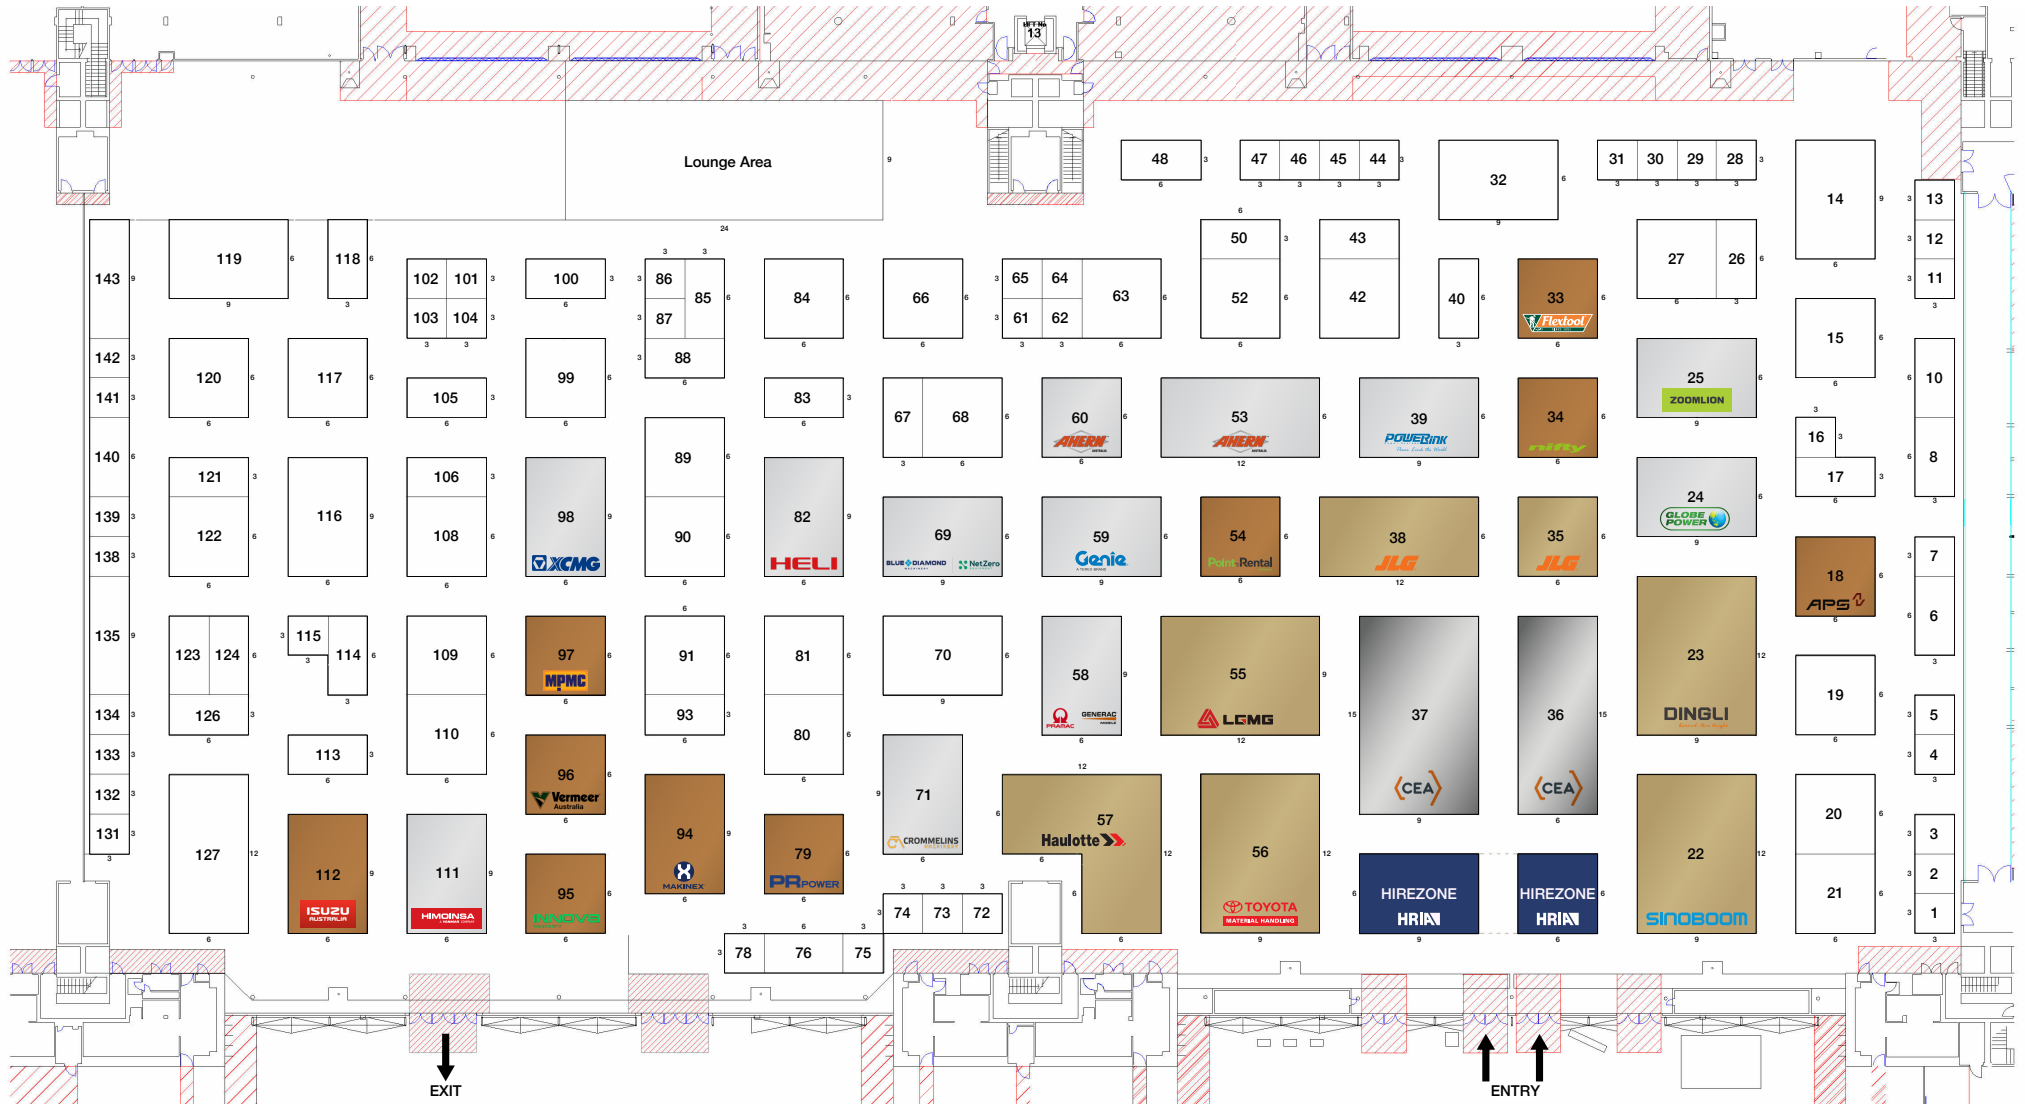

HIRE 24
4-6 JUNE 2024
BRISBANE

Exhibition Floorplan

- PLATINUM SPONSOR
- GOLD SPONSOR
- SILVER
- BRONZE

**Floorplan is subject to change*